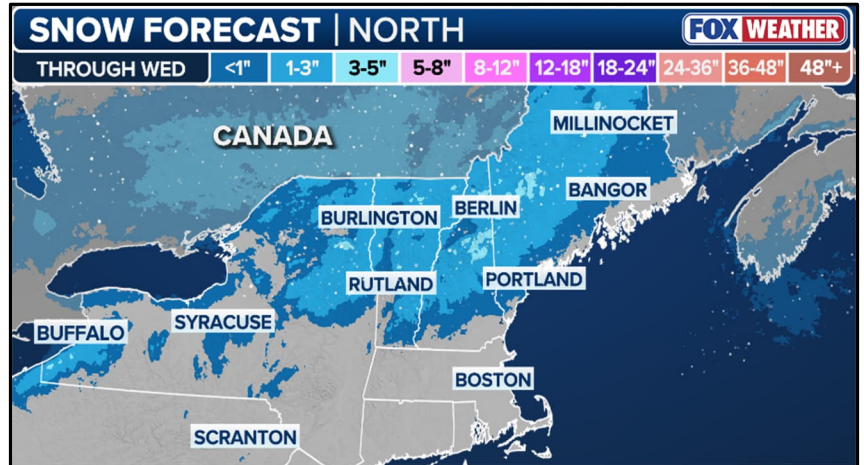

DAILY DART

WSP USA INSPECTION SERVICES DISASTER AWARENESS REPORT

January 6, 2026

Snow Northern U.S.

- A fast-moving clipper system began Monday and is expected to track through New England.
- Light snow fell across parts of the Northeast on Monday, with a few inches reported across portions of New England and few light snow showers in areas such as New York City.
- Tuesday, an additional storm system will push into the Upper Midwest.
- The NWS has issued a Winter Weather Advisory for parts of Minnesota, including the Twin Cities, until noon on Tuesday.
- Ice amounts appear light, according to the FOX Forecast Center, but it is still a concern in cities such as Detroit, Minneapolis, and Green Bay, Wisconsin.
- To wrap things up on Wednesday, another system is expected to reach New England, bringing another mixed-precipitation setup.
- A mixture of snow showers and ice remains the main threat for the northern tier of the U.S. this week.